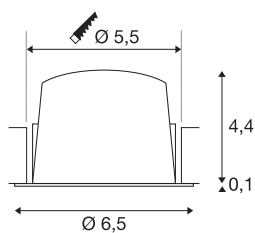

TECHNICAL DATA

Item no.	1009307
Number of different light outlets	1
IP Code	IP20
Assembly	Recessed
Assembly details	Ceiling
Secondary power / voltage	200 mA
Safety class	III
Wattage	6.9 W
Minimum ambient temperature	-20 °C
Maximum ambient temperature	40 °C
Lumen	1000 lm
Colour temperature	4000 Kelvin
Beam angle	20 °
Color	black
CRI	90
UGR ≤	19
Service life	50000 h
Risk Group	1
Height	4.5 cm
Diameter	6.5 cm
Net weight	0.1 kg
Gross weight	0.2 kg

Shape of cut-out	round
Installation depth	11 cm
Installation diameter	5.5 cm
BIG WHITE Page	25