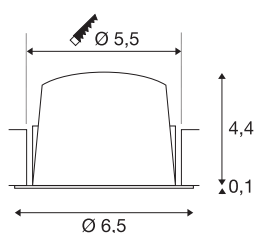

NUMINOS® XS

Recessed ceiling light, 4000 K, 20°, IP20, round, black / white

Design, technology and function in perfection: NUMINOS is the light system from SLV that combines everything. This way, you can experience a thousand lighting design possibilities with different downlights and spotlights. This also includes NUMINOS® XS, which impresses as a recessed ceiling light with the best workmanship and lighting quality. Ideal for discreet, modern and space-saving lighting that directs the accent to objects or the room. Installation is then done in no time at all. When will you choose SLV's modular variety?

TECHNICAL DATA

Item no.	1009308
Number of different light outlets	1
IP Code	IP20
Assembly	Recessed
Assembly details	Ceiling
Secondary power / voltage	200 mA
Safety class	III
Wattage	6.9 W
Minimum ambient temperature	-20 °C
Maximum ambient temperature	40 °C
Lumen	1000 lm
Colour temperature	4000 Kelvin
Beam angle	20 °
Color	black/white
CRI	90
UGR ≤	19
Service life	50000 h
Risk Group	1
Height	4.5 cm
Diameter	6.5 cm
Net weight	0.1 kg
Gross weight	0.2 kg

Shape of cut-out	round
Installation depth	11 cm
Installation diameter	5.5 cm