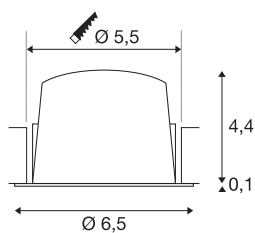

## TECHNICAL DATA

Item no.	1009310
Number of different light outlets	1
IP Code	IP20
Assembly	Recessed
Assembly details	Ceiling
Secondary power / voltage	200 mA
Safety class	III
Wattage	6.9 W
Minimum ambient temperature	-20 °C
Maximum ambient temperature	40 °C
Lumen	1000 lm
Colour temperature	4000 Kelvin
Beam angle	40 °
Color	black
CRI	90
UGR ≤	22
Service life	50000 h
Risk Group	1
Height	4.5 cm
Diameter	6.5 cm
Net weight	0.1 kg
Gross weight	0.2 kg

Shape of cut-out	round
Installation depth	11 cm
Installation diameter	5.5 cm
BIG WHITE Page	25