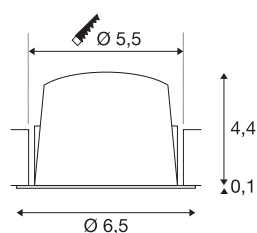

## TECHNICAL DATA

Item no.	1009311
Number of different light outlets	1
IP Code	IP20
Assembly	Recessed
Assembly details	Ceiling
Secondary power / voltage	200 mA
Safety class	III
Wattage	6.9 W
Minimum ambient temperature	-20 °C
Maximum ambient temperature	40 °C
Lumen	1000 lm
Colour temperature	4000 Kelvin
Beam angle	40 °
Color	black/white
CRI	90
UGR ≤	22
Service life	50000 h
Risk Group	1
Height	4.5 cm
Diameter	6.5 cm
Net weight	0.1 kg
Gross weight	0.2 kg

Shape of cut-out	round
Installation depth	11 cm
Installation diameter	5.5 cm