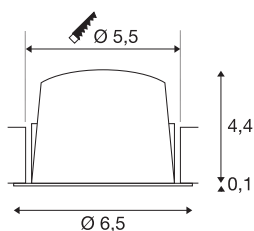

NUMINOS® XS

Recessed ceiling light, 4000 K, 55°, IP20, round, black

The NUMINOS light system from SLV combines technology, design and functionality like no other. This way, you can experience a thousand lighting design possibilities with different downlights and spotlights. Also with the NUMINOS® XS recessed ceiling light, which convinces with the best workmanship and lighting quality. Ideal for discreet, modern and space-saving lighting that directs the accent to objects or the room. This means that easy installation is a mere formality. When to choose NUMINOS from SLV – modular diversity awaits you.

TECHNICAL DATA

Item no.	1009313
Number of different light outlets	1
IP Code	IP20
Assembly	Recessed
Assembly details	Ceiling
Secondary power / voltage	200 mA
Safety class	III
Wattage	6.9 W
Minimum ambient temperature	-20 °C
Maximum ambient temperature	40 °C
Lumen	1000 lm
Colour temperature	4000 Kelvin
Beam angle	55 °
Color	black
CRI	90
UGR ≤	25
Service life	50000 h
Risk Group	1
Height	4.5 cm
Diameter	6.5 cm
Net weight	0.1 kg
Gross weight	0.2 kg

Shape of cut-out	round
Installation depth	11 cm
Installation diameter	5.5 cm
BIG WHITE Page	25