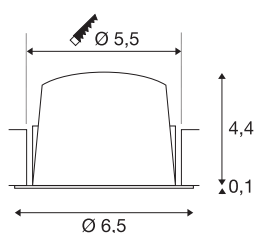

NUMINOS® XS

Recessed ceiling light, 4000 K, 55°, IP20, round, black / white

NUMINOS is the best possible coordinated light system from SLV that combines function, design and technology. With a variety of downlights and spotlights, you provide a thousand lighting design options. Like with the NUMINOS® XS recessed ceiling light, which impresses with its high-quality workmanship and light. Ideal for unobtrusive, modern and space-saving lighting that draws the focus to objects or the room. Installation is then done in no time at all. When to choose NUMINOS from SLV – modular diversity awaits you.

TECHNICAL DATA

Item no.	1009314
Number of different light outlets	1
IP Code	IP20
Assembly	Recessed
Assembly details	Ceiling
Secondary power / voltage	200 mA
Safety class	III
Wattage	6.9 W
Minimum ambient temperature	-20 °C
Maximum ambient temperature	40 °C
Lumen	1000 lm
Colour temperature	4000 Kelvin
Beam angle	55 °
Color	black/white
CRI	90
UGR ≤	25
Service life	50000 h
Risk Group	1
Height	4.5 cm
Diameter	6.5 cm
Net weight	0.1 kg
Gross weight	0.2 kg

Shape of cut-out	round
Installation depth	11 cm
Installation diameter	5.5 cm