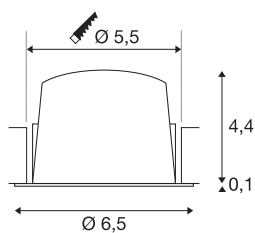

TECHNICAL DATA

Item no.	1009317
Number of different light outlets	1
IP Code	IP20
Assembly	Recessed
Assembly details	Ceiling
Secondary power / voltage	200 mA
Safety class	III
Wattage	6.9 W
Minimum ambient temperature	-20 °C
Maximum ambient temperature	40 °C
Lumen	1000 lm
Colour temperature	4000 Kelvin
Beam angle	20 °
Color	white
CRI	90
UGR ≤	19
Service life	50000 h
Risk Group	1
Height	4.5 cm
Diameter	6.5 cm
Net weight	0.1 kg
Gross weight	0.2 kg

Shape of cut-out	round
Installation depth	11 cm
Installation diameter	5.5 cm
BIG WHITE Page	25