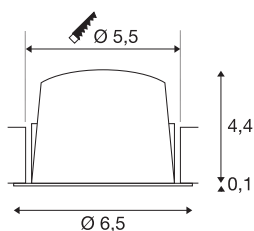

NUMINOS® XS

Recessed ceiling light, 4000 K, 40°, IP20, round, white

NUMINOS is the best possible coordinated light system from SLV that combines function, design and technology. This way, you can experience a thousand lighting design possibilities with different downlights and spotlights. This also includes NUMINOS® XS, which impresses as a recessed ceiling light with the best workmanship and lighting quality. Ideal for unobtrusive, modern and space-saving lighting that draws the focus to objects or the room. Installation is then done in no time at all. When to choose NUMINOS from SLV – modular diversity awaits you.

TECHNICAL DATA

Item no.	1009320
Number of different light outlets	1
IP Code	IP20
Assembly	Recessed
Assembly details	Ceiling
Secondary power / voltage	200 mA
Safety class	III
Wattage	6.9 W
Minimum ambient temperature	-20 °C
Maximum ambient temperature	40 °C
Lumen	1000 lm
Colour temperature	4000 Kelvin
Beam angle	40 °
Color	white
CRI	90
UGR ≤	22
Service life	50000 h
Risk Group	1
Height	4.5 cm
Diameter	6.5 cm
Net weight	0.1 kg
Gross weight	0.2 kg

Shape of cut-out	round
Installation depth	11 cm
Installation diameter	5.5 cm
BIG WHITE Page	25