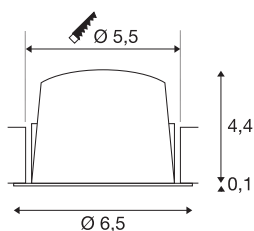

NUMINOS® XS

Recessed ceiling light, 4000 K, 55°, IP20, round, white

The NUMINOS light system from SLV combines technology, design and functionality like no other. With various downlights and spotlights, you can experience a thousand lighting design possibilities. Like with the NUMINOS® XS recessed ceiling light, which impresses with its high-quality workmanship and light. In this way, you can create unobtrusive, modern and space-saving lighting that draws the focus to objects or the room. This means that easy installation is a mere formality. When to choose NUMINOS from SLV – modular diversity awaits you.

TECHNICAL DATA

Item no.	1009323
Number of different light outlets	1
IP Code	IP20
Assembly	Recessed
Assembly details	Ceiling
Secondary power / voltage	200 mA
Safety class	III
Wattage	6.9 W
Minimum ambient temperature	-20 °C
Maximum ambient temperature	40 °C
Lumen	1000 lm
Colour temperature	4000 Kelvin
Beam angle	55 °
Color	white
CRI	90
UGR ≤	25
Service life	50000 h
Risk Group	1
Height	4.5 cm
Diameter	6.5 cm
Net weight	0.1 kg
Gross weight	0.2 kg

Shape of cut-out	round
Installation depth	11 cm
Installation diameter	5.5 cm
BIG WHITE Page	25