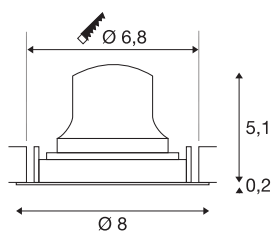

TECHNICAL DATA

Item no.	1009325
Number of different light outlets	1
Rotating or tilting	rotary bar and tiltable
IP Code	IP20
Assembly	Recessed
Assembly details	Ceiling
Secondary power / voltage	200 mA
Safety class	III
Wattage	6.9 W
Minimum ambient temperature	-20 °C
Maximum ambient temperature	40 °C
Lumen	900 lm
Colour temperature	2700 Kelvin
Beam angle	20 °
Color	black
CRI	90
UGR ≤	19
Service life	50000 h
Risk Group	1
Height	5.3 cm
Diameter	8 cm
Net weight	0.11 kg

Gross weight	0.22 kg
Shape of cut-out	round
Installation depth	8 cm
Installation diameter	6.8 cm
BIG WHITE Page	34