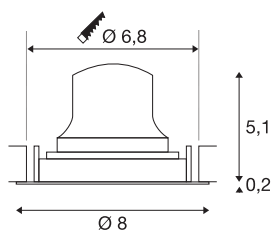

## TECHNICAL DATA

Item no.	1009326
Number of different light outlets	1
Rotating or tilting	rotary bar and tiltable
IP Code	IP20
Assembly	Recessed
Assembly details	Ceiling
Secondary power / voltage	200 mA
Safety class	III
Wattage	6.9 W
Minimum ambient temperature	-20 °C
Maximum ambient temperature	40 °C
Lumen	900 lm
Colour temperature	2700 Kelvin
Beam angle	20 °
Color	black/white
CRI	90
UGR ≤	19
Service life	50000 h
Risk Group	1
Height	5.3 cm
Diameter	8 cm
Net weight	0.11 kg

Gross weight	0.22 kg
Shape of cut-out	round
Installation depth	8 cm
Installation diameter	6.8 cm