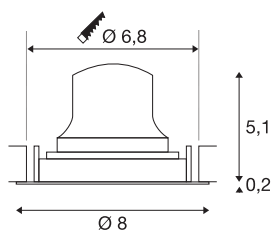

TECHNICAL DATA

Item no.	1009329
Number of different light outlets	1
Rotating or tilting	rotary bar and tiltable
IP Code	IP20
Assembly	Recessed
Assembly details	Ceiling
Secondary power / voltage	200 mA
Safety class	III
Wattage	6.9 W
Minimum ambient temperature	-20 °C
Maximum ambient temperature	40 °C
Lumen	900 lm
Colour temperature	2700 Kelvin
Beam angle	40 °
Color	black/white
CRI	90
UGR ≤	22
Service life	50000 h
Risk Group	1
Height	5.3 cm
Diameter	8 cm
Net weight	0.11 kg

Gross weight	0.22 kg
Shape of cut-out	round
Installation depth	8 cm
Installation diameter	6.8 cm