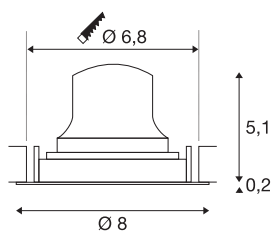

TECHNICAL DATA

Item no.	1009331
Number of different light outlets	1
Rotating or tilting	rotary bar and tiltable
IP Code	IP20
Assembly	Recessed
Assembly details	Ceiling
Secondary power / voltage	200 mA
Safety class	III
Wattage	6.9 W
Minimum ambient temperature	-20 °C
Maximum ambient temperature	40 °C
Lumen	900 lm
Colour temperature	2700 Kelvin
Beam angle	55 °
Color	black
CRI	90
UGR ≤	25
Service life	50000 h
Risk Group	1
Height	5.3 cm
Diameter	8 cm
Net weight	0.11 kg

Gross weight	0.22 kg
Shape of cut-out	round
Installation depth	8 cm
Installation diameter	6.8 cm
BIG WHITE Page	35