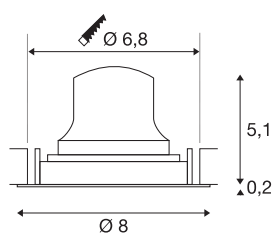

TECHNICAL DATA

Item no.	1009332
Number of different light outlets	1
Rotating or tilting	rotary bar and tiltable
IP Code	IP20
Assembly	Recessed
Assembly details	Ceiling
Secondary power / voltage	200 mA
Safety class	III
Wattage	6.9 W
Minimum ambient temperature	-20 °C
Maximum ambient temperature	40 °C
Lumen	900 lm
Colour temperature	2700 Kelvin
Beam angle	55 °
Color	black/white
CRI	90
UGR ≤	25
Service life	50000 h
Risk Group	1
Height	5.3 cm
Diameter	8 cm
Net weight	0.11 kg

Gross weight	0.22 kg
Shape of cut-out	round
Installation depth	8 cm
Installation diameter	6.8 cm