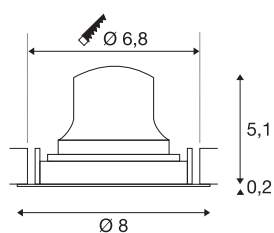

## TECHNICAL DATA

Item no.	1009335
Number of different light outlets	1
Rotating or tilting	rotary bar and tiltable
IP Code	IP20
Assembly	Recessed
Assembly details	Ceiling
Secondary power / voltage	200 mA
Safety class	III
Wattage	6.9 W
Minimum ambient temperature	-20 °C
Maximum ambient temperature	40 °C
Lumen	900 lm
Colour temperature	2700 Kelvin
Beam angle	20 °
Color	white
CRI	90
UGR ≤	19
Service life	50000 h
Risk Group	1
Height	5.3 cm
Diameter	8 cm
Net weight	0.11 kg

Gross weight	0.22 kg
Shape of cut-out	round
Installation depth	8 cm
Installation diameter	6.8 cm
BIG WHITE Page	35