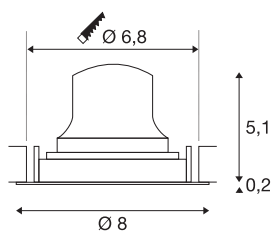

## TECHNICAL DATA

Item no.	1009338
Number of different light outlets	1
Rotating or tilting	rotary bar and tiltable
IP Code	IP20
Assembly	Recessed
Assembly details	Ceiling
Secondary power / voltage	200 mA
Safety class	III
Wattage	6.9 W
Minimum ambient temperature	-20 °C
Maximum ambient temperature	40 °C
Lumen	900 lm
Colour temperature	2700 Kelvin
Beam angle	40 °
Color	white
CRI	90
UGR ≤	22
Service life	50000 h
Risk Group	1
Height	5.3 cm
Diameter	8 cm
Net weight	0.11 kg

Gross weight	0.22 kg
Shape of cut-out	round
Installation depth	8 cm
Installation diameter	6.8 cm
BIG WHITE Page	35