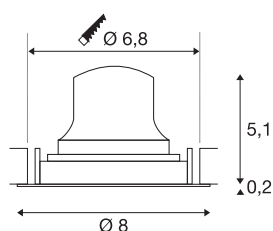

TECHNICAL DATA

Item no.	1009341
Number of different light outlets	1
Rotating or tilting	rotary bar and tiltable
IP Code	IP20
Assembly	Recessed
Assembly details	Ceiling
Secondary power / voltage	200 mA
Safety class	III
Wattage	6.9 W
Minimum ambient temperature	-20 °C
Maximum ambient temperature	40 °C
Lumen	900 lm
Colour temperature	2700 Kelvin
Beam angle	55 °
Color	white
CRI	90
UGR ≤	25
Service life	50000 h
Risk Group	1
Height	5.3 cm
Diameter	8 cm
Net weight	0.11 kg

Gross weight	0.22 kg
Shape of cut-out	round
Installation depth	8 cm
Installation diameter	6.8 cm
BIG WHITE Page	35