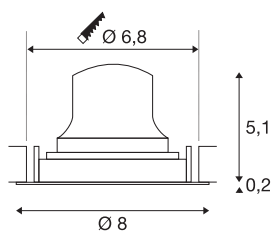

## TECHNICAL DATA

Item no.	1009343
Number of different light outlets	1
Rotating or tilting	rotary bar and tiltable
IP Code	IP20
Assembly	Recessed
Assembly details	Ceiling
Secondary power / voltage	200 mA
Safety class	III
Wattage	6.9 W
Minimum ambient temperature	-20 °C
Maximum ambient temperature	40 °C
Lumen	950 lm
Colour temperature	3000 Kelvin
Beam angle	20 °
Color	black
CRI	90
UGR ≤	19
Service life	50000 h
Risk Group	1
Height	5.3 cm
Diameter	8 cm
Net weight	0.11 kg

Gross weight	0.22 kg
Shape of cut-out	round
Installation depth	8 cm
Installation diameter	6.8 cm
BIG WHITE Page	35