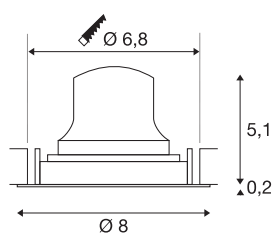

## TECHNICAL DATA

Item no.	1009344
Number of different light outlets	1
Rotating or tilting	rotary bar and tiltable
IP Code	IP20
Assembly	Recessed
Assembly details	Ceiling
Secondary power / voltage	200 mA
Safety class	III
Wattage	6.9 W
Minimum ambient temperature	-20 °C
Maximum ambient temperature	40 °C
Lumen	950 lm
Colour temperature	3000 Kelvin
Beam angle	20 °
Color	black/white
CRI	90
UGR ≤	19
Service life	50000 h
Risk Group	1
Height	5.3 cm
Diameter	8 cm
Net weight	0.11 kg

Gross weight	0.22 kg
Shape of cut-out	round
Installation depth	8 cm
Installation diameter	6.8 cm