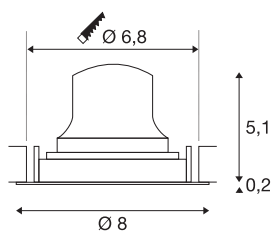

TECHNICAL DATA

Item no.	1009346
Number of different light outlets	1
Rotating or tilting	rotary bar and tiltable
IP Code	IP20
Assembly	Recessed
Assembly details	Ceiling
Secondary power / voltage	200 mA
Safety class	III
Wattage	6.9 W
Minimum ambient temperature	-20 °C
Maximum ambient temperature	40 °C
Lumen	950 lm
Colour temperature	3000 Kelvin
Beam angle	40 °
Color	black
CRI	90
UGR ≤	22
Service life	50000 h
Risk Group	1
Height	5.3 cm
Diameter	8 cm
Net weight	0.11 kg

Gross weight	0.22 kg
Shape of cut-out	round
Installation depth	8 cm
Installation diameter	6.8 cm
BIG WHITE Page	35