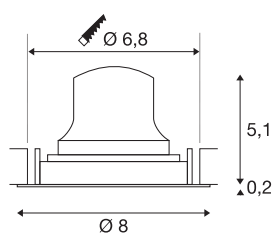

TECHNICAL DATA

Item no.	1009347
Number of different light outlets	1
Rotating or tilting	rotary bar and tiltable
IP Code	IP20
Assembly	Recessed
Assembly details	Ceiling
Secondary power / voltage	200 mA
Safety class	III
Wattage	6.9 W
Minimum ambient temperature	-20 °C
Maximum ambient temperature	40 °C
Lumen	950 lm
Colour temperature	3000 Kelvin
Beam angle	40 °
Color	black/white
CRI	90
UGR ≤	22
Service life	50000 h
Risk Group	1
Height	5.3 cm
Diameter	8 cm
Net weight	0.11 kg

Gross weight	0.22 kg
Shape of cut-out	round
Installation depth	8 cm
Installation diameter	6.8 cm