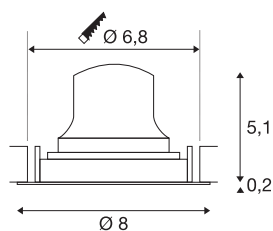

TECHNICAL DATA

Item no.	1009349
Number of different light outlets	1
Rotating or tilting	rotary bar and tiltable
IP Code	IP20
Assembly	Recessed
Assembly details	Ceiling
Secondary power / voltage	200 mA
Safety class	III
Wattage	6.9 W
Minimum ambient temperature	-20 °C
Maximum ambient temperature	40 °C
Lumen	950 lm
Colour temperature	3000 Kelvin
Beam angle	55 °
Color	black
CRI	90
UGR ≤	25
Service life	50000 h
Risk Group	1
Height	5.3 cm
Diameter	8 cm
Net weight	0.11 kg

Gross weight	0.22 kg
Shape of cut-out	round
Installation depth	8 cm
Installation diameter	6.8 cm
BIG WHITE Page	35