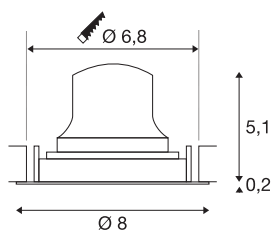

TECHNICAL DATA

Item no.	1009350
Number of different light outlets	1
Rotating or tilting	rotary bar and tiltable
IP Code	IP20
Assembly	Recessed
Assembly details	Ceiling
Secondary power / voltage	200 mA
Safety class	III
Wattage	6.9 W
Minimum ambient temperature	-20 °C
Maximum ambient temperature	40 °C
Lumen	950 lm
Colour temperature	3000 Kelvin
Beam angle	55 °
Color	black/white
CRI	90
UGR ≤	25
Service life	50000 h
Risk Group	1
Height	5.3 cm
Diameter	8 cm
Net weight	0.11 kg

Gross weight	0.22 kg
Shape of cut-out	round
Installation depth	8 cm
Installation diameter	6.8 cm