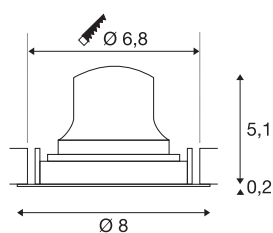

## TECHNICAL DATA

Item no.	1009353
Number of different light outlets	1
Rotating or tilting	rotary bar and tiltable
IP Code	IP20
Assembly	Recessed
Assembly details	Ceiling
Secondary power / voltage	200 mA
Safety class	III
Wattage	6.9 W
Minimum ambient temperature	-20 °C
Maximum ambient temperature	40 °C
Lumen	950 lm
Colour temperature	3000 Kelvin
Beam angle	20 °
Color	white
CRI	90
UGR ≤	19
Service life	50000 h
Risk Group	1
Height	5.3 cm
Diameter	8 cm
Net weight	0.11 kg

Gross weight	0.22 kg
Shape of cut-out	round
Installation depth	8 cm
Installation diameter	6.8 cm
BIG WHITE Page	35