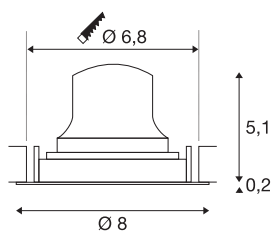

TECHNICAL DATA

Item no.	1009356
Number of different light outlets	1
Rotating or tilting	rotary bar and tiltable
IP Code	IP20
Assembly	Recessed
Assembly details	Ceiling
Secondary power / voltage	200 mA
Safety class	III
Wattage	6.9 W
Minimum ambient temperature	-20 °C
Maximum ambient temperature	40 °C
Lumen	950 lm
Colour temperature	3000 Kelvin
Beam angle	40 °
Color	white
CRI	90
UGR ≤	22
Service life	50000 h
Risk Group	1
Height	5.3 cm
Diameter	8 cm
Net weight	0.11 kg

Gross weight	0.22 kg
Shape of cut-out	round
Installation depth	8 cm
Installation diameter	6.8 cm
BIG WHITE Page	35