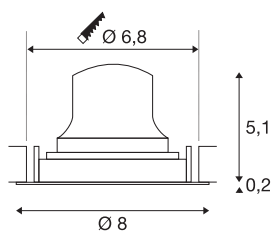

TECHNICAL DATA

Item no.	1009359
Number of different light outlets	1
Rotating or tilting	rotary bar and tiltable
IP Code	IP20
Assembly	Recessed
Assembly details	Ceiling
Secondary power / voltage	200 mA
Safety class	III
Wattage	6.9 W
Minimum ambient temperature	-20 °C
Maximum ambient temperature	40 °C
Lumen	950 lm
Colour temperature	3000 Kelvin
Beam angle	55 °
Color	white
CRI	90
UGR ≤	25
Service life	50000 h
Risk Group	1
Height	5.3 cm
Diameter	8 cm
Net weight	0.11 kg

Gross weight	0.22 kg
Shape of cut-out	round
Installation depth	8 cm
Installation diameter	6.8 cm
BIG WHITE Page	35