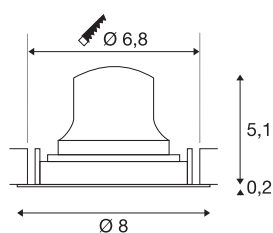

## TECHNICAL DATA

Item no.	1009361
Number of different light outlets	1
Rotating or tilting	rotary bar and tiltable
IP Code	IP20
Assembly	Recessed
Assembly details	Ceiling
Secondary power / voltage	200 mA
Safety class	III
Wattage	6.9 W
Minimum ambient temperature	-20 °C
Maximum ambient temperature	40 °C
Lumen	1000 lm
Colour temperature	4000 Kelvin
Beam angle	20 °
Color	black
CRI	90
UGR ≤	19
Service life	50000 h
Risk Group	1
Height	5.3 cm
Diameter	8 cm
Net weight	0.11 kg

Gross weight	0.22 kg
Shape of cut-out	round
Installation depth	8 cm
Installation diameter	6.8 cm
BIG WHITE Page	35