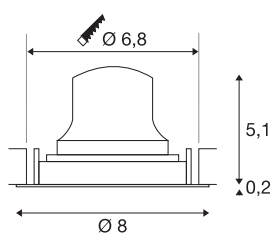

TECHNICAL DATA

Item no.	1009362
Number of different light outlets	1
Rotating or tilting	rotary bar and tiltable
IP Code	IP20
Assembly	Recessed
Assembly details	Ceiling
Secondary power / voltage	200 mA
Safety class	III
Wattage	6.9 W
Minimum ambient temperature	-20 °C
Maximum ambient temperature	40 °C
Lumen	1000 lm
Colour temperature	4000 Kelvin
Beam angle	20 °
Color	black/white
CRI	90
UGR ≤	19
Service life	50000 h
Risk Group	1
Height	5.3 cm
Diameter	8 cm
Net weight	0.11 kg

Gross weight	0.22 kg
Shape of cut-out	round
Installation depth	8 cm
Installation diameter	6.8 cm