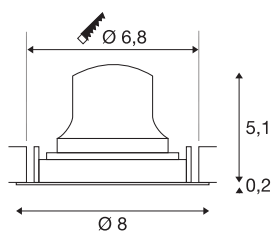

## TECHNICAL DATA

Item no.	1009364
Number of different light outlets	1
Rotating or tilting	rotary bar and tiltable
IP Code	IP20
Assembly	Recessed
Assembly details	Ceiling
Secondary power / voltage	200 mA
Safety class	III
Wattage	6.9 W
Minimum ambient temperature	-20 °C
Maximum ambient temperature	40 °C
Lumen	1000 lm
Colour temperature	4000 Kelvin
Beam angle	40 °
Color	black
CRI	90
UGR ≤	22
Service life	50000 h
Risk Group	1
Height	5.3 cm
Diameter	8 cm
Net weight	0.11 kg

Gross weight	0.22 kg
Shape of cut-out	round
Installation depth	8 cm
Installation diameter	6.8 cm
BIG WHITE Page	35