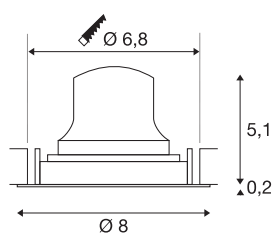

## TECHNICAL DATA

Item no.	1009365
Number of different light outlets	1
Rotating or tilting	rotary bar and tiltable
IP Code	IP20
Assembly	Recessed
Assembly details	Ceiling
Secondary power / voltage	200 mA
Safety class	III
Wattage	6.9 W
Minimum ambient temperature	-20 °C
Maximum ambient temperature	40 °C
Lumen	1000 lm
Colour temperature	4000 Kelvin
Beam angle	40 °
Color	black/white
CRI	90
UGR ≤	22
Service life	50000 h
Risk Group	1
Height	5.3 cm
Diameter	8 cm
Net weight	0.11 kg

Gross weight	0.22 kg
Shape of cut-out	round
Installation depth	8 cm
Installation diameter	6.8 cm