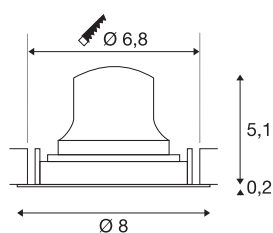

TECHNICAL DATA

Item no.	1009367
Number of different light outlets	1
Rotating or tilting	rotary bar and tiltable
IP Code	IP20
Assembly	Recessed
Assembly details	Ceiling
Secondary power / voltage	200 mA
Safety class	III
Wattage	6.9 W
Minimum ambient temperature	-20 °C
Maximum ambient temperature	40 °C
Lumen	1000 lm
Colour temperature	4000 Kelvin
Beam angle	55 °
Color	black
CRI	90
UGR ≤	25
Service life	50000 h
Risk Group	1
Height	5.3 cm
Diameter	8 cm
Net weight	0.11 kg

Gross weight	0.22 kg
Shape of cut-out	round
Installation depth	8 cm
Installation diameter	6.8 cm
BIG WHITE Page	35