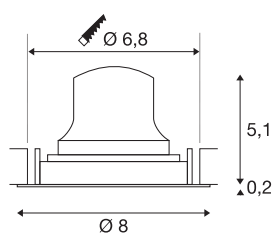

TECHNICAL DATA

Item no.	1009368
Number of different light outlets	1
Rotating or tilting	rotary bar and tiltable
IP Code	IP20
Assembly	Recessed
Assembly details	Ceiling
Secondary power / voltage	200 mA
Safety class	III
Wattage	6.9 W
Minimum ambient temperature	-20 °C
Maximum ambient temperature	40 °C
Lumen	1000 lm
Colour temperature	4000 Kelvin
Beam angle	55 °
Color	black/white
CRI	90
UGR ≤	25
Service life	50000 h
Risk Group	1
Height	5.3 cm
Diameter	8 cm
Net weight	0.11 kg

Gross weight	0.22 kg
Shape of cut-out	round
Installation depth	8 cm
Installation diameter	6.8 cm