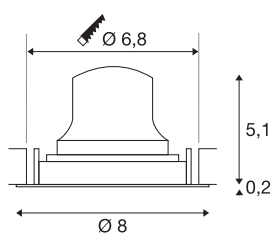

TECHNICAL DATA

Item no.	1009371
Number of different light outlets	1
Rotating or tilting	rotary bar and tiltable
IP Code	IP20
Assembly	Recessed
Assembly details	Ceiling
Secondary power / voltage	200 mA
Safety class	III
Wattage	6.9 W
Minimum ambient temperature	-20 °C
Maximum ambient temperature	40 °C
Lumen	1000 lm
Colour temperature	4000 Kelvin
Beam angle	20 °
Color	white
CRI	90
UGR ≤	19
Service life	50000 h
Risk Group	1
Height	5.3 cm
Diameter	8 cm
Net weight	0.11 kg

Gross weight	0.22 kg
Shape of cut-out	round
Installation depth	8 cm
Installation diameter	6.8 cm
BIG WHITE Page	35