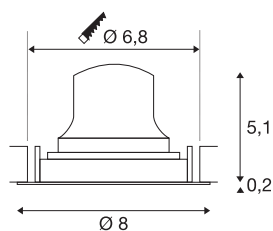

## TECHNICAL DATA

Item no.	1009374
Number of different light outlets	1
Rotating or tilting	rotary bar and tiltable
IP Code	IP20
Assembly	Recessed
Assembly details	Ceiling
Secondary power / voltage	200 mA
Safety class	III
Wattage	6.9 W
Minimum ambient temperature	-20 °C
Maximum ambient temperature	40 °C
Lumen	1000 lm
Colour temperature	4000 Kelvin
Beam angle	40 °
Color	white
CRI	90
UGR ≤	22
Service life	50000 h
Risk Group	1
Height	5.3 cm
Diameter	8 cm
Net weight	0.11 kg

Gross weight	0.22 kg
Shape of cut-out	round
Installation depth	8 cm
Installation diameter	6.8 cm
BIG WHITE Page	35