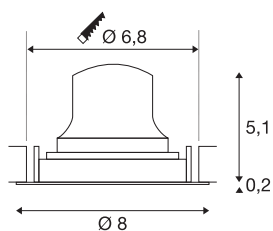

TECHNICAL DATA

Item no.	1009377
Number of different light outlets	1
Rotating or tilting	rotary bar and tiltable
IP Code	IP20
Assembly	Recessed
Assembly details	Ceiling
Secondary power / voltage	200 mA
Safety class	III
Wattage	6.9 W
Minimum ambient temperature	-20 °C
Maximum ambient temperature	40 °C
Lumen	1000 lm
Colour temperature	4000 Kelvin
Beam angle	55 °
Color	white
CRI	90
UGR ≤	25
Service life	50000 h
Risk Group	1
Height	5.3 cm
Diameter	8 cm
Net weight	0.11 kg

Gross weight	0.22 kg
Shape of cut-out	round
Installation depth	8 cm
Installation diameter	6.8 cm
BIG WHITE Page	35