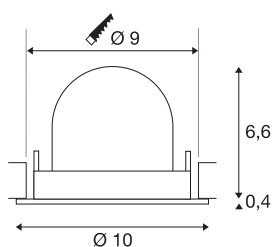

NUMINOS® GIMBLE S

Recessed ceiling light, 2700 K, 20°, IP20, round, white

Design, technology and function in perfection: NUMINOS is the light system from SLV that combines everything. This way, you can experience a thousand lighting design possibilities with different downlights and spotlights. Like with the NUMINOS® GIMBLE S recessed ceiling light, which impresses with its high-quality workmanship and light. Ideal for discreet, modern and space-saving lighting that directs the accent to objects or the room. This means that easy installation is a mere formality. When will you choose SLV's modular variety?

TECHNICAL DATA

Item no.	1009389
Number of different light outlets	1
Rotating or tilting	rotary bar and tiltable
IP Code	IP20
Assembly	Recessed
Assembly details	Ceiling
Secondary power / voltage	200 mA
Safety class	III
Wattage	6.7 W
Minimum ambient temperature	-20 °C
Maximum ambient temperature	40 °C
Lumen	1000 lm
Colour temperature	2700 Kelvin
Beam angle	20 °
Color	white
CRI	90
UGR ≤	19
Service life	50000 h
Risk Group	1
Height	7 cm
Diameter	10 cm
Net weight	0.188 kg

Gross weight	0.288 kg
Shape of cut-out	round
Installation depth	7 cm
Installation diameter	9 cm
BIG WHITE Page	47