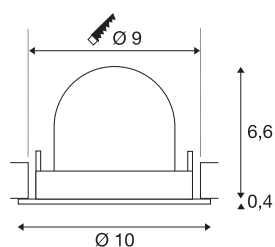

NUMINOS® GIMBLE S

Recessed ceiling light, 2700 K, 40°, IP20, round, white

The NUMINOS light system from SLV skilfully combines function, design and technology. This way, you can experience a thousand lighting design possibilities with different downlights and spotlights. Like with the NUMINOS® GIMBLE S recessed ceiling light, which impresses with its high-quality workmanship and light. In this way, you can create discreet, modern and space-saving lighting that draws the focus to objects or the room. Installation is then done in no time at all. When will you choose SLV's modular variety?

TECHNICAL DATA

Item no.	1009392
Number of different light outlets	1
Rotating or tilting	rotary bar and tiltable
IP Code	IP20
Assembly	Recessed
Assembly details	Ceiling
Secondary power / voltage	200 mA
Safety class	III
Wattage	6.7 W
Minimum ambient temperature	-20 °C
Maximum ambient temperature	40 °C
Lumen	1000 lm
Colour temperature	2700 Kelvin
Beam angle	40 °
Color	white
CRI	90
UGR ≤	19
Service life	50000 h
Risk Group	1
Height	7 cm
Diameter	10 cm
Net weight	0.188 kg

Gross weight	0.288 kg
Shape of cut-out	round
Installation depth	7 cm
Installation diameter	9 cm
BIG WHITE Page	47