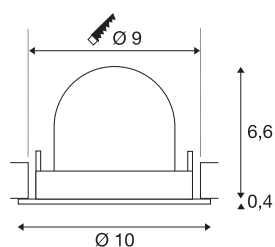

NUMINOS® GIMBLE S

Recessed ceiling light, 2700 K, 55°, IP20, round, white

The NUMINOS light system from SLV perfectly combines function, design and technology. With different downlights and spotlights, you provide a thousand lighting design possibilities. Like with the NUMINOS® GIMBLE S recessed ceiling light, which impresses with its high-quality workmanship and light. In this way, you can create discreet, modern and space-saving lighting that draws the focus to objects or the room. This means that simple installation is a mere formality. When will you choose SLV's modular variety?

TECHNICAL DATA

Item no.	1009395
Number of different light outlets	1
Rotating or tilting	rotary bar and tiltable
IP Code	IP20
Assembly	Recessed
Assembly details	Ceiling
Secondary power / voltage	200 mA
Safety class	III
Wattage	6.7 W
Minimum ambient temperature	-20 °C
Maximum ambient temperature	40 °C
Lumen	1000 lm
Colour temperature	2700 Kelvin
Beam angle	55 °
Color	white
CRI	90
UGR ≤	22
Service life	50000 h
Risk Group	1
Height	7 cm
Diameter	10 cm
Net weight	0.188 kg

Gross weight	0.288 kg
Shape of cut-out	round
Installation depth	7 cm
Installation diameter	9 cm
BIG WHITE Page	47