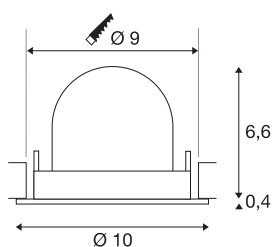

TECHNICAL DATA

Item no.	1009428
Number of different light outlets	1
Rotating or tilting	rotary bar and tiltable
IP Code	IP20
Assembly	Recessed
Assembly details	Ceiling
Secondary power / voltage	200 mA
Safety class	III
Wattage	6.7 W
Minimum ambient temperature	-20 °C
Maximum ambient temperature	40 °C
Lumen	1050 lm
Colour temperature	4000 Kelvin
Beam angle	40 °
Color	white
CRI	90
UGR ≤	19
Service life	50000 h
Risk Group	1
Height	7 cm
Diameter	10 cm
Net weight	0.188 kg

Gross weight	0.288 kg
Shape of cut-out	round
Installation depth	7 cm
Installation diameter	9 cm
BIG WHITE Page	47