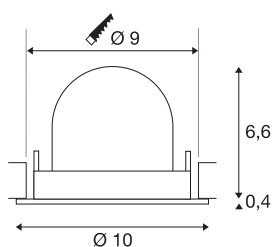

TECHNICAL DATA

Item no.	1009431
Number of different light outlets	1
Rotating or tilting	rotary bar and tiltable
IP Code	IP20
Assembly	Recessed
Assembly details	Ceiling
Secondary power / voltage	200 mA
Safety class	III
Wattage	6.7 W
Minimum ambient temperature	-20 °C
Maximum ambient temperature	40 °C
Lumen	1050 lm
Colour temperature	4000 Kelvin
Beam angle	55 °
Color	white
CRI	90
UGR ≤	22
Service life	50000 h
Risk Group	1
Height	7 cm
Diameter	10 cm
Net weight	0.188 kg

Gross weight	0.288 kg
Shape of cut-out	round
Installation depth	7 cm
Installation diameter	9 cm
BIG WHITE Page	47