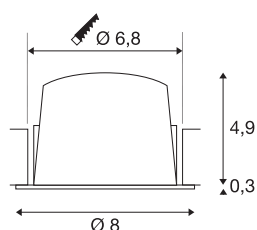

NUMINOS® S

Recessed ceiling light, 4000 K, 55°, IP20, round, white

The NUMINOS light system from SLV perfectly combines function, design and technology. With various downlights and spotlights, you can experience a thousand lighting design possibilities. This also includes NUMINOS® DL S, which impresses as a recessed ceiling light with the best workmanship and lighting quality. Ideal for unobtrusive, modern and space-saving lighting that draws the focus to objects or the room. The recessed ceiling light can convince with a power consumption of 6.7 watts, luminous flux of 1050 lumens, colour temperature of 4000 Kelvin and a high colour reproduction index of over 90. This means that easy installation is a mere formality. When do you choose NUMINOS ® from SLV?

TECHNICAL DATA

Item no.	1009485
Number of different light outlets	1
IP Code	IP20
Assembly	Recessed
Assembly details	Ceiling
Secondary power / voltage	200 mA
Safety class	III
Wattage	6.7 W
Minimum ambient temperature	-20 °C
Maximum ambient temperature	40 °C
Lumen	1050 lm
Colour temperature	4000 Kelvin
Beam angle	55 °
Color	white
CRI	90
UGR ≤	22
Service life	50000 h
Risk Group	1
Height	5.2 cm
Diameter	8 cm
Net weight	0.13 kg
Gross weight	0.23 kg

Shape of cut-out	round
Installation depth	8 cm
Installation diameter	6.8 cm
BIG WHITE Page	27