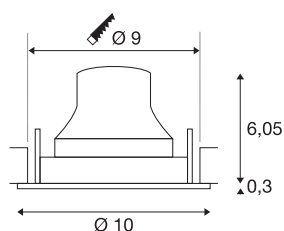

NUMINOS® MOVE S

Recessed ceiling light, 2700 K, 20°, IP20, round, white

The NUMINOS light system from SLV combines technology, design and functionality like no other. This way, you can experience a thousand lighting design possibilities with a variety of downlights and spotlights. Also with the NUMINOS® MOVE S recessed ceiling light, which convinces with the best workmanship and lighting quality. Ideal for harmonious, modern and space-saving lighting that directs the accent to objects or the room. Installation is then done in no time at all. When do you choose NUMINOS ® from SLV?

TECHNICAL DATA

Item no.	1009497
Number of different light outlets	1
Rotating or tilting	rotary bar and tiltable
IP Code	IP20
Assembly	Recessed
Assembly details	Ceiling
Secondary power / voltage	200 mA
Safety class	III
Wattage	6.7 W
Minimum ambient temperature	-20 °C
Maximum ambient temperature	40 °C
Lumen	1000 lm
Colour temperature	2700 Kelvin
Beam angle	20 °
Color	white
CRI	90
UGR ≤	19
Service life	50000 h
Risk Group	1
Height	6.35 cm
Diameter	10 cm
Net weight	0.188 kg

Gross weight	0.288 kg
Shape of cut-out	round
Installation depth	8.5 cm
Installation diameter	9 cm
BIG WHITE Page	37