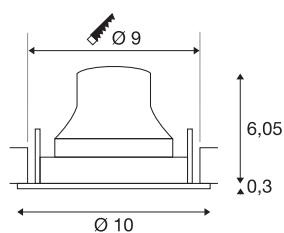

TECHNICAL DATA

Item no.	1009533
Number of different light outlets	1
Rotating or tilting	rotary bar and tiltable
IP Code	IP20
Assembly	Recessed
Assembly details	Ceiling
Secondary power / voltage	200 mA
Safety class	III
Wattage	6.7 W
Minimum ambient temperature	-20 °C
Maximum ambient temperature	40 °C
Lumen	1050 lm
Colour temperature	4000 Kelvin
Beam angle	20 °
Color	white
CRI	90
UGR ≤	19
Service life	50000 h
Risk Group	1
Height	6.35 cm
Diameter	10 cm
Net weight	0.188 kg

Gross weight	0.288 kg
Shape of cut-out	round
Installation depth	8.5 cm
Installation diameter	9 cm
BIG WHITE Page	37