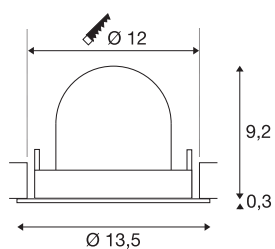

TECHNICAL DATA

Item no.	1009554
Number of different light outlets	1
Rotating or tilting	rotary bar and tiltable
IP Code	IP20
Assembly	Recessed
Assembly details	Ceiling
Secondary power / voltage	350 mA
Safety class	III
Wattage	12 W
Minimum ambient temperature	-20 °C
Maximum ambient temperature	40 °C
Lumen	1700 lm
Colour temperature	2700 Kelvin
Beam angle	40 °
Color	white
CRI	90
UGR ≤	19
Service life	50000 h
Risk Group	1
Height	9.5 cm
Diameter	13.5 cm
Net weight	0.41 kg

Gross weight	0.56 kg
Shape of cut-out	round
Installation depth	9.5 cm
Installation diameter	12 cm
BIG WHITE Page	49