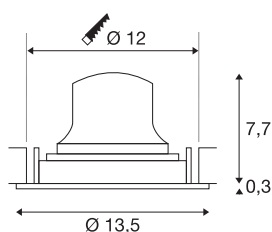

## NUMINOS® MOVE M

**Recessed ceiling light, 2700 K, 55°, IP20, round, black**

The NUMINOS light system from SLV combines technology, design and functionality like no other. This way, you can experience a thousand lighting design possibilities with different downlights and spotlights. Like with the NUMINOS® MOVE DL M recessed ceiling light, which impresses with its high-quality workmanship and light. In this way, you can create discreet, modern and space-saving lighting that draws the focus to objects or the room. The recessed ceiling light can convince with a power consumption of 12 watts, luminous flux of 1700 lumens, colour temperature of 2700 Kelvin and a high colour reproduction index of over 90. This means that simple installation is a mere formality. When will you choose SLV's modular variety?

## TECHNICAL DATA

Item no.	1009655
Number of different light outlets	1
Rotating or tilting	rotary bar and tiltable
IP Code	IP20
Assembly	Recessed
Assembly details	Ceiling
Secondary power / voltage	350 mA
Safety class	III
Wattage	12 W
Minimum ambient temperature	-20 °C
Maximum ambient temperature	40 °C
Lumen	1700 lm
Colour temperature	2700 Kelvin
Beam angle	55 °
Color	black
CRI	90
UGR ≤	22
Service life	50000 h
Risk Group	1
Height	8 cm
Diameter	13.5 cm
Net weight	0.35 kg

Gross weight	0.45 kg
Shape of cut-out	round
Installation depth	10 cm
Installation diameter	12 cm
BIG WHITE Page	39