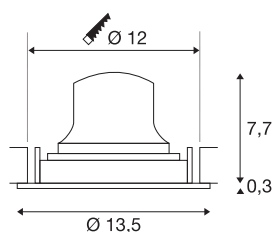

## NUMINOS® MOVE M

**Recessed ceiling light, 3000 K, 55°, IP20, round, black**

Design, technology and function in perfection: NUMINOS is the light system from SLV that combines everything. With different downlights and spotlights, you provide a thousand lighting design possibilities. This also includes NUMINOS® MOVE DL M, which impresses as a recessed ceiling light with the best workmanship and lighting quality. In this way, you can create unobtrusive, modern and space-saving lighting that draws the focus to objects or the room. The recessed ceiling light convinces with a power consumption of 12 watts, luminous flux of 1800 lumens, colour temperature of 3000 Kelvin and a colour reproduction index of 90. Installation is then done in no time at all. When to choose NUMINOS from SLV – modular diversity awaits you.

## TECHNICAL DATA

Item no.	1009673
Number of different light outlets	1
Rotating or tilting	rotary bar and tiltable
IP Code	IP20
Assembly	Recessed
Assembly details	Ceiling
Secondary power / voltage	350 mA
Safety class	III
Wattage	12 W
Minimum ambient temperature	-20 °C
Maximum ambient temperature	40 °C
Lumen	1800 lm
Colour temperature	3000 Kelvin
Beam angle	55 °
Color	black
CRI	90
UGR ≤	22
Service life	50000 h
Risk Group	1
Height	8 cm
Diameter	13.5 cm
Net weight	0.35 kg

Gross weight	0.45 kg
Shape of cut-out	round
Installation depth	10 cm
Installation diameter	12 cm
BIG WHITE Page	39