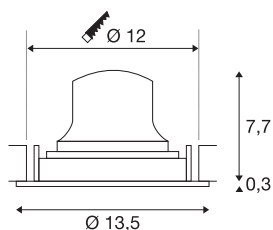

NUMINOS® MOVE M

Recessed ceiling light, 3000 K, 55°, IP20, round, white

NUMINOS is the best possible coordinated light system from SLV that combines function, design and technology. With various downlights and spotlights, you can experience a thousand lighting design possibilities. This also includes NUMINOS® MOVE DL M, which impresses as a recessed ceiling light with the best workmanship and lighting quality. In this way, you can create unobtrusive, modern and space-saving lighting that draws the focus to objects or the room. The recessed ceiling light convinces with a power consumption of 12 watts, luminous flux of 1800 lumens, colour temperature of 3000 Kelvin and a colour reproduction index of 90. This means that easy installation is a mere formality. When to choose NUMINOS from SLV – modular diversity awaits you.

TECHNICAL DATA

Item no.	1009683
Number of different light outlets	1
Rotating or tilting	rotary bar and tiltable
IP Code	IP20
Assembly	Recessed
Assembly details	Ceiling
Secondary power / voltage	350 mA
Safety class	III
Wattage	12 W
Minimum ambient temperature	-20 °C
Maximum ambient temperature	40 °C
Lumen	1800 lm
Colour temperature	3000 Kelvin
Beam angle	55 °
Color	white
CRI	90
UGR ≤	22
Service life	50000 h
Risk Group	1
Height	8 cm
Diameter	13.5 cm
Net weight	0.35 kg

Gross weight	0.45 kg
Shape of cut-out	round
Installation depth	10 cm
Installation diameter	12 cm
BIG WHITE Page	39