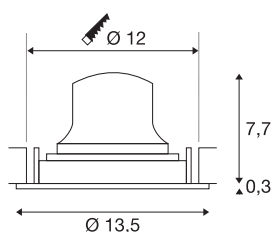

NUMINOS® MOVE M

Recessed ceiling light, 4000 K, 55°, IP20, round, black

The NUMINOS light system from SLV combines technology, design and functionality like no other. This way, you can experience a thousand lighting design possibilities with different downlights and spotlights. This also includes NUMINOS® MOVE DL M, which impresses as a recessed ceiling light with the best workmanship and lighting quality. Ideal for unobtrusive, modern and space-saving lighting that draws the focus to objects or the room. The recessed ceiling light convinces with a power consumption of 12 watts, luminous flux of 1900 lumens, colour temperature of 4000 Kelvin and a colour reproduction index of 90. Installation is then done in no time at all. When to choose NUMINOS from SLV – modular diversity awaits you.

TECHNICAL DATA

Item no.	1009691
Number of different light outlets	1
Rotating or tilting	rotary bar and tiltable
IP Code	IP20
Assembly	Recessed
Assembly details	Ceiling
Secondary power / voltage	350 mA
Safety class	III
Wattage	12 W
Minimum ambient temperature	-20 °C
Maximum ambient temperature	40 °C
Lumen	1900 lm
Colour temperature	4000 Kelvin
Beam angle	55 °
Color	black
CRI	90
UGR ≤	22
Service life	50000 h
Risk Group	1
Height	8 cm
Diameter	13.5 cm
Net weight	0.35 kg

Gross weight	0.45 kg
Shape of cut-out	round
Installation depth	10 cm
Installation diameter	12 cm
BIG WHITE Page	39