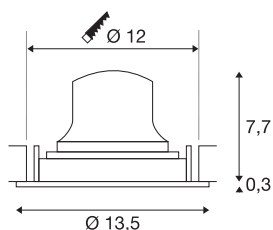

## TECHNICAL DATA

Item no.	1009692
Number of different light outlets	1
Rotating or tilting	rotary bar and tiltable
IP Code	IP20
Assembly	Recessed
Assembly details	Ceiling
Secondary power / voltage	350 mA
Safety class	III
Wattage	12 W
Minimum ambient temperature	-20 °C
Maximum ambient temperature	40 °C
Lumen	1900 lm
Colour temperature	4000 Kelvin
Beam angle	55 °
Color	black/white
CRI	90
UGR ≤	22
Service life	50000 h
Risk Group	1
Height	8 cm
Diameter	13.5 cm
Net weight	0.35 kg

Gross weight	0.45 kg
Shape of cut-out	round
Installation depth	10 cm
Installation diameter	12 cm