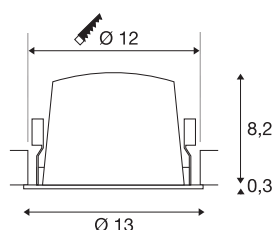

## NUMINOS® L

**Recessed ceiling light, 3000 K, 55°, IP20, round, black**

Design, technology and function in perfection: NUMINOS is the light system from SLV that combines everything. This way, you can experience a thousand lighting design possibilities with a variety of downlights and spotlights. Like with the NUMINOS® DL L recessed ceiling light, which impresses with its high-quality workmanship and light. Ideal for harmonious, modern and space-saving lighting that directs the accent to objects or the room. The recessed ceiling light has a power consumption of 17 watts, a luminous flux of 2500 lumens, a colour temperature of 3000 Kelvin and a good colour reproduction index of over 90. Installation is then done in no time at all. When do you choose NUMINOS ® from SLV?

## TECHNICAL DATA

Item no.	1009780
Number of different light outlets	1
IP Code	IP20
Assembly	Recessed
Assembly details	Ceiling
Secondary power / voltage	500 mA
Safety class	III
Wattage	17 W
Minimum ambient temperature	-20 °C
Maximum ambient temperature	40 °C
Lumen	2500 lm
Colour temperature	3000 Kelvin
Beam angle	55 °
Color	black
CRI	90
UGR ≤	22
Service life	50000 h
Risk Group	1
Height	8.5 cm
Diameter	13 cm
Net weight	0.44 kg
Gross weight	0.59 kg

Shape of cut-out	round
Installation depth	8.5 cm
Installation diameter	12 cm
BIG WHITE Page	31